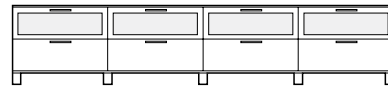

Sideboard
240w x 50d x 50h
Art No 010149-
Only in oiled oak
and pure white