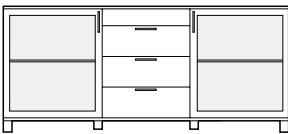

Sideboard
180w x 40d x 79h
Art No 010018-
Only in oiled oak
and pure white

LACQUER

Our lacquered furniture are made of mdf- or chip board. This means that the surface will never be 100% even.

WOOD

Our wooden furniture is made of veneered mdf- or chip board. The surfaces are treated with either furniture oil or lacquer. Wood is a living material and is shifting in colour and structure. It is influenced in different degree by light, moisture and temperature. Colour differences and twigs does not count as a defect. It is the liveliness in the wood that for centuries has fascinated us humans to make beautiful and functional products of this material.

LACK

På lackerad möbler använder vi oss av mdf- eller spånskivor som grundmaterial. Detta innebär att underlaget aldrig blir 100% slätt. Vilket i sin tur medför att den slutliga lackerade ytan kan innehålla vissa ojämnheter.

TRÄ

Våra trä möbler är gjorda av fänerade mdf- eller spånskivor. Ytorna är behandlade antingen med olja eller lack. Trä är ett levande material som skiftar i färg och struktur. Det påverkas i olika grad av ljus, fuktighet och temperatur. Färgskiftningar och kvistar är helt naturliga och anses inte var fel. Tvärtom så är det just "livet" i träet som i århundraden fascinerat oss människor till att använda detta material för att tillverka vackra och funktionella produkter.